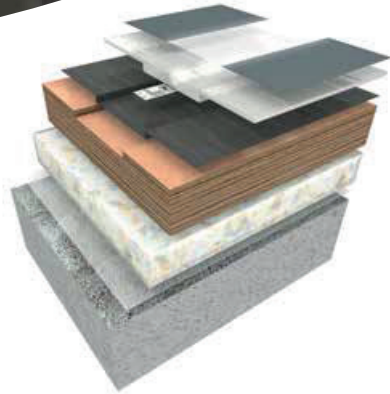

LED THERE BE LIGHT

SPORTS SURFACES UK
INSTALL | MAINTAIN

SSUK PULASTIC® FREESTYLES

The programmable fitness floor with state-of-the-art light technology for the most immersive workouts. Be inspired by the freedom in design and application.
Let's get FREESTYLED!

SSUK Pulastic® Freestyled is composed as follows:

- Perfectly coordinated top layers ensure an optimal light experience.
- Cleaning has no effect on the integrated LED lighting because of the seamlessness.
- Professional and safe LED technology is the basis for a long service life and ultimate fitness enjoyment.
- The “BOOST” fitness floor is the solid basis for the FREESTYLED and takes the experience to an even higher level.

Nominal thickness	Flooring type
47 mm	Area elastic

ZONES: GROUP TRAINING | FUNCTIONAL TRAINING | SPINNING

LIGHT TECHNOLOGY

T 01244 321 200

W info@sportssurfacesuk.com
sportssurfacesuk.com

follow us on