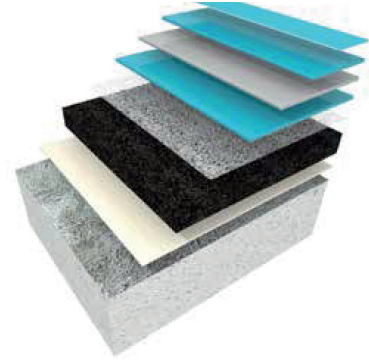

INSTALL | MAINTAIN

SSUK PULASTIC® ACTIVE

Ultimate support for the most challenging training sessions. This all-rounder offers high-level comfort and resistance to high impact. Don't hold back, be ACTIVE!

SSUK Pulastic® Active is composed as follows:

- Hybrid layer build-up of 5 mm creates a strong and comfortable top layer.
- Flexible sealing layer as a connection between the rubber base mat and the top layer.
- Extremely strong adhesive anchors the fitness floor to the subfloor.
- 14 mm thick base mat made of recycled rubber and foam for excellent comfort.